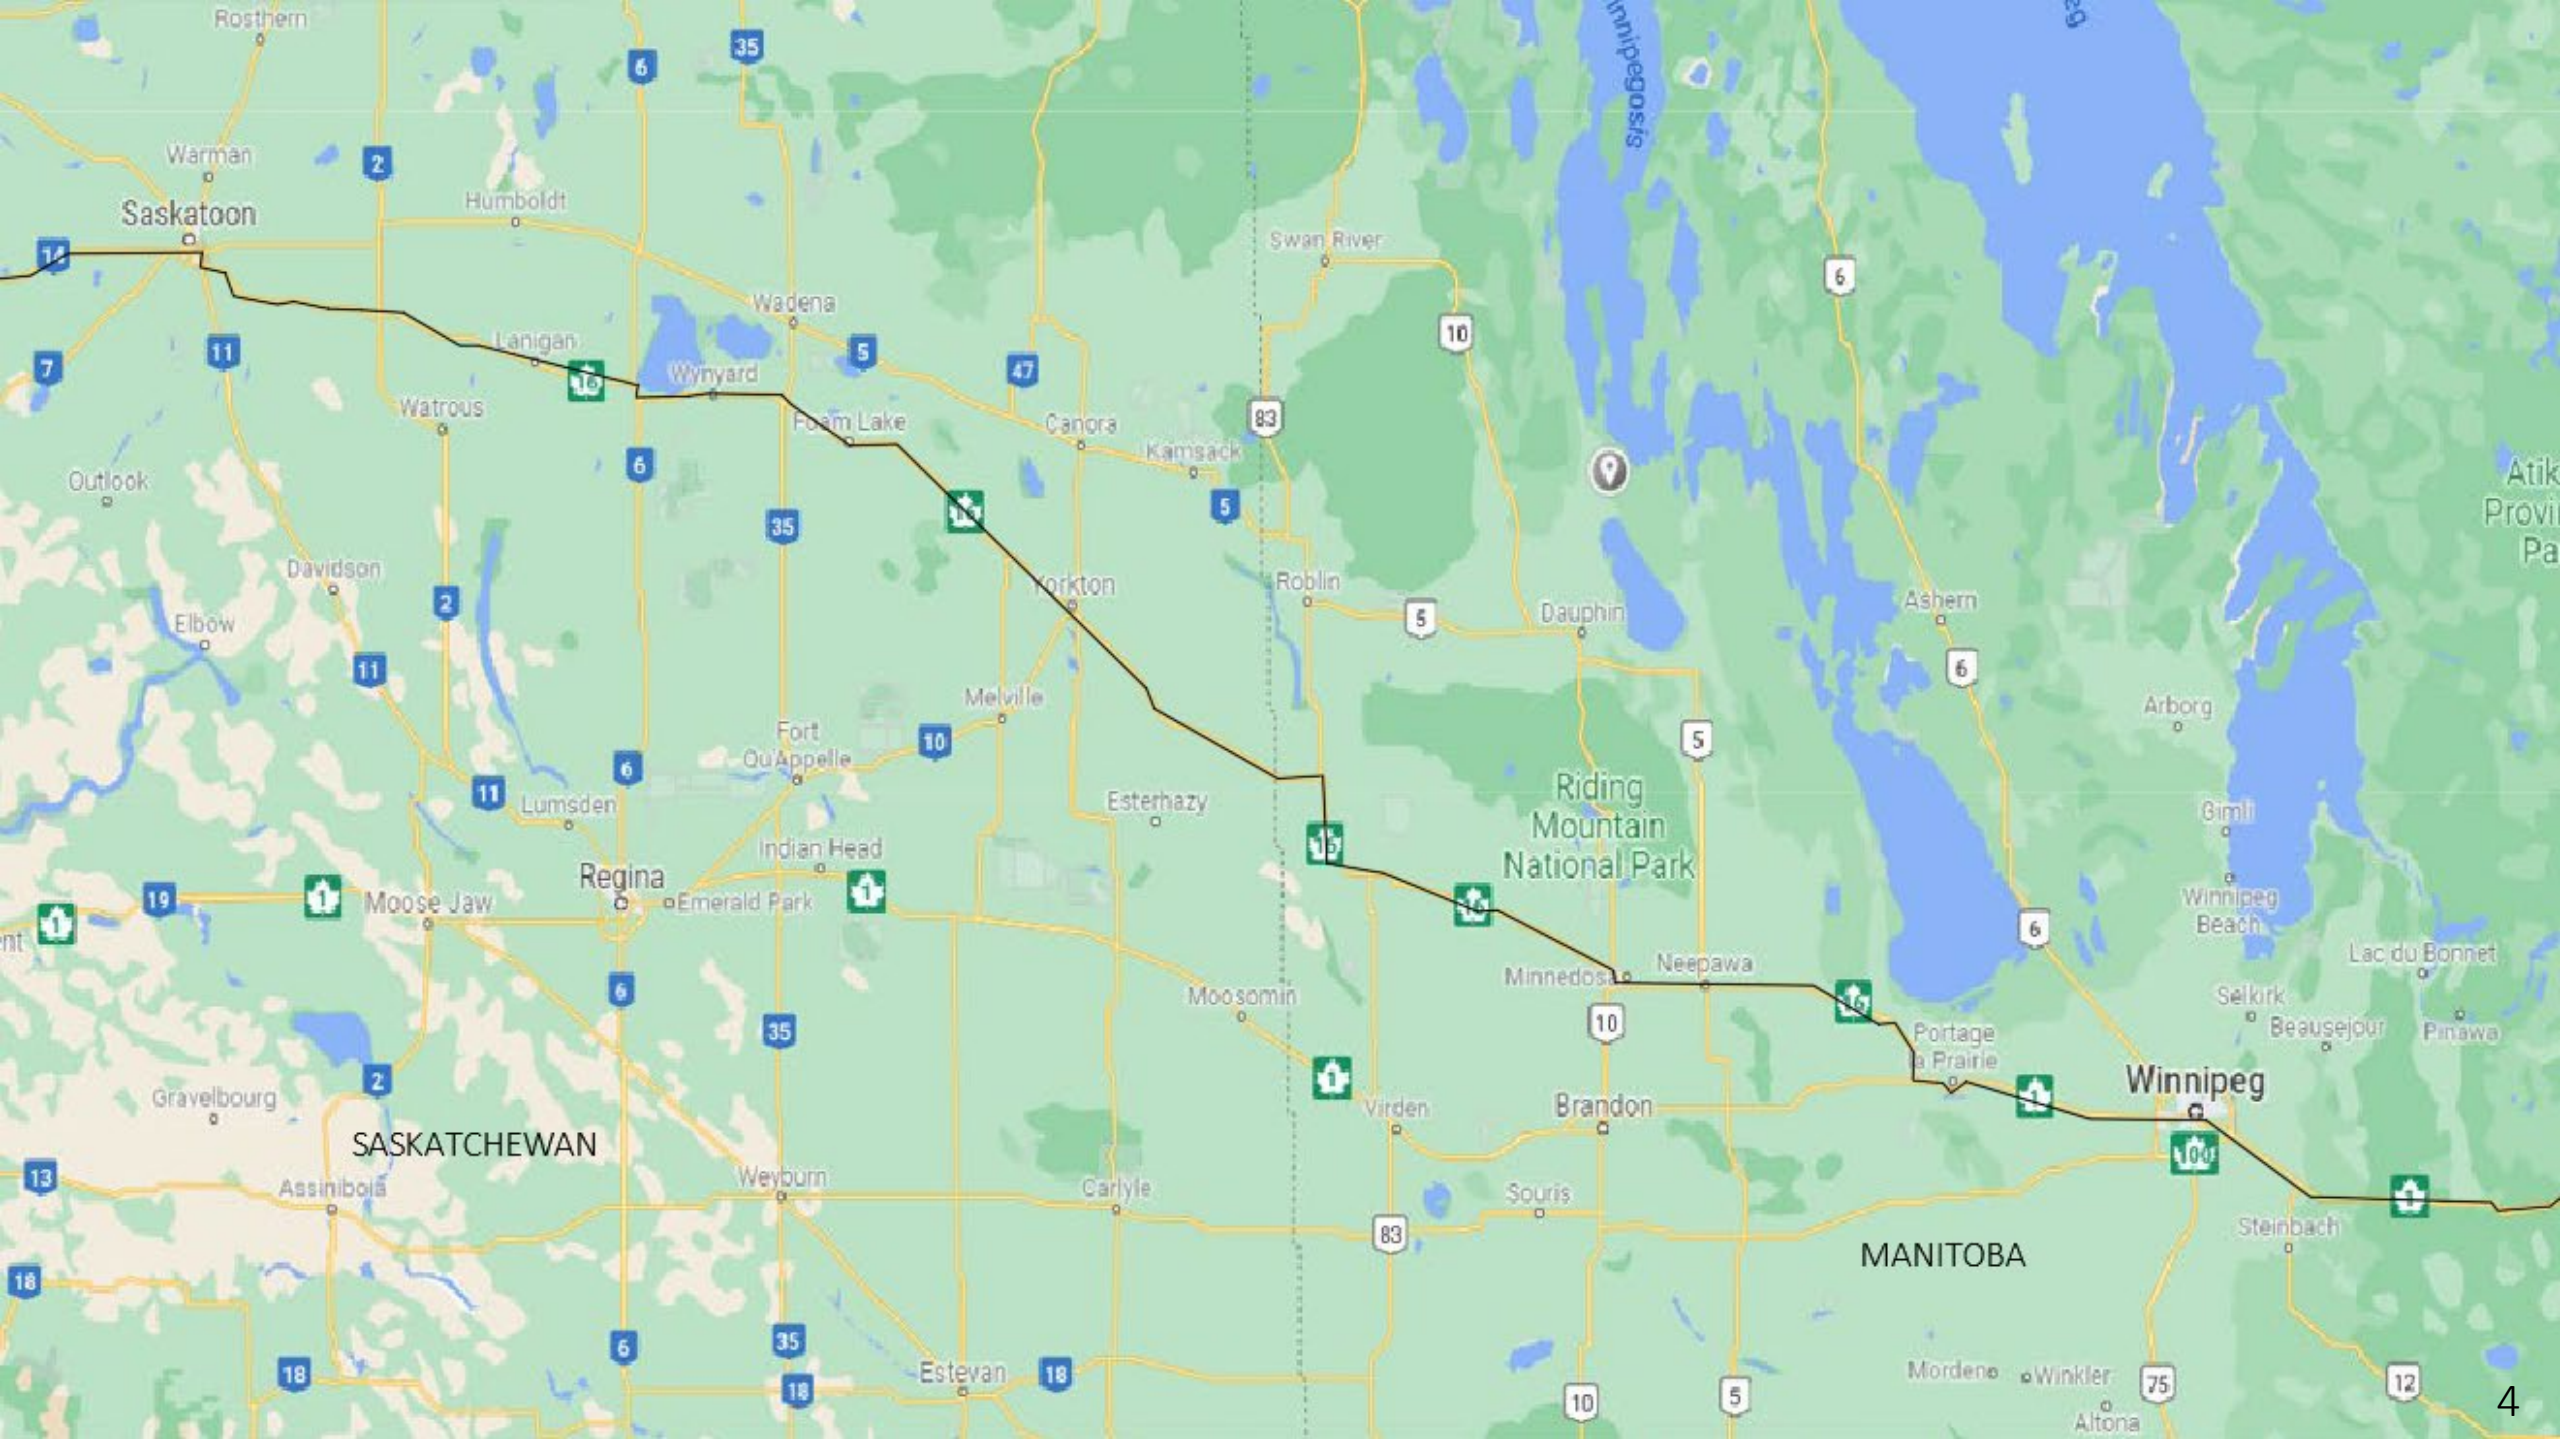

# Alberta

Edmonton

Calgary

Meadow Lake Provincial Park

Jasper National Park Of Canada

Banff National Park

Willmore Wilderness Park

Mt Robson Provincial Park

Saskatoon

SASKATCHEWAN

MANITOBA

Winnipeg

Riding Mountain National Park

Winnipeg

MANITOBA

Canada

USA

ONTARIO

RED LAKE RESERVATION

WHITE EARTH INDIAN RESERVATION

LEECH LAKE RESERVATION

Google

5

Canada

Canada

USA

NEW BRUNSWICK

MAINE

VERMONT

Réserve faunique des Laurentides

Québec

Montreal