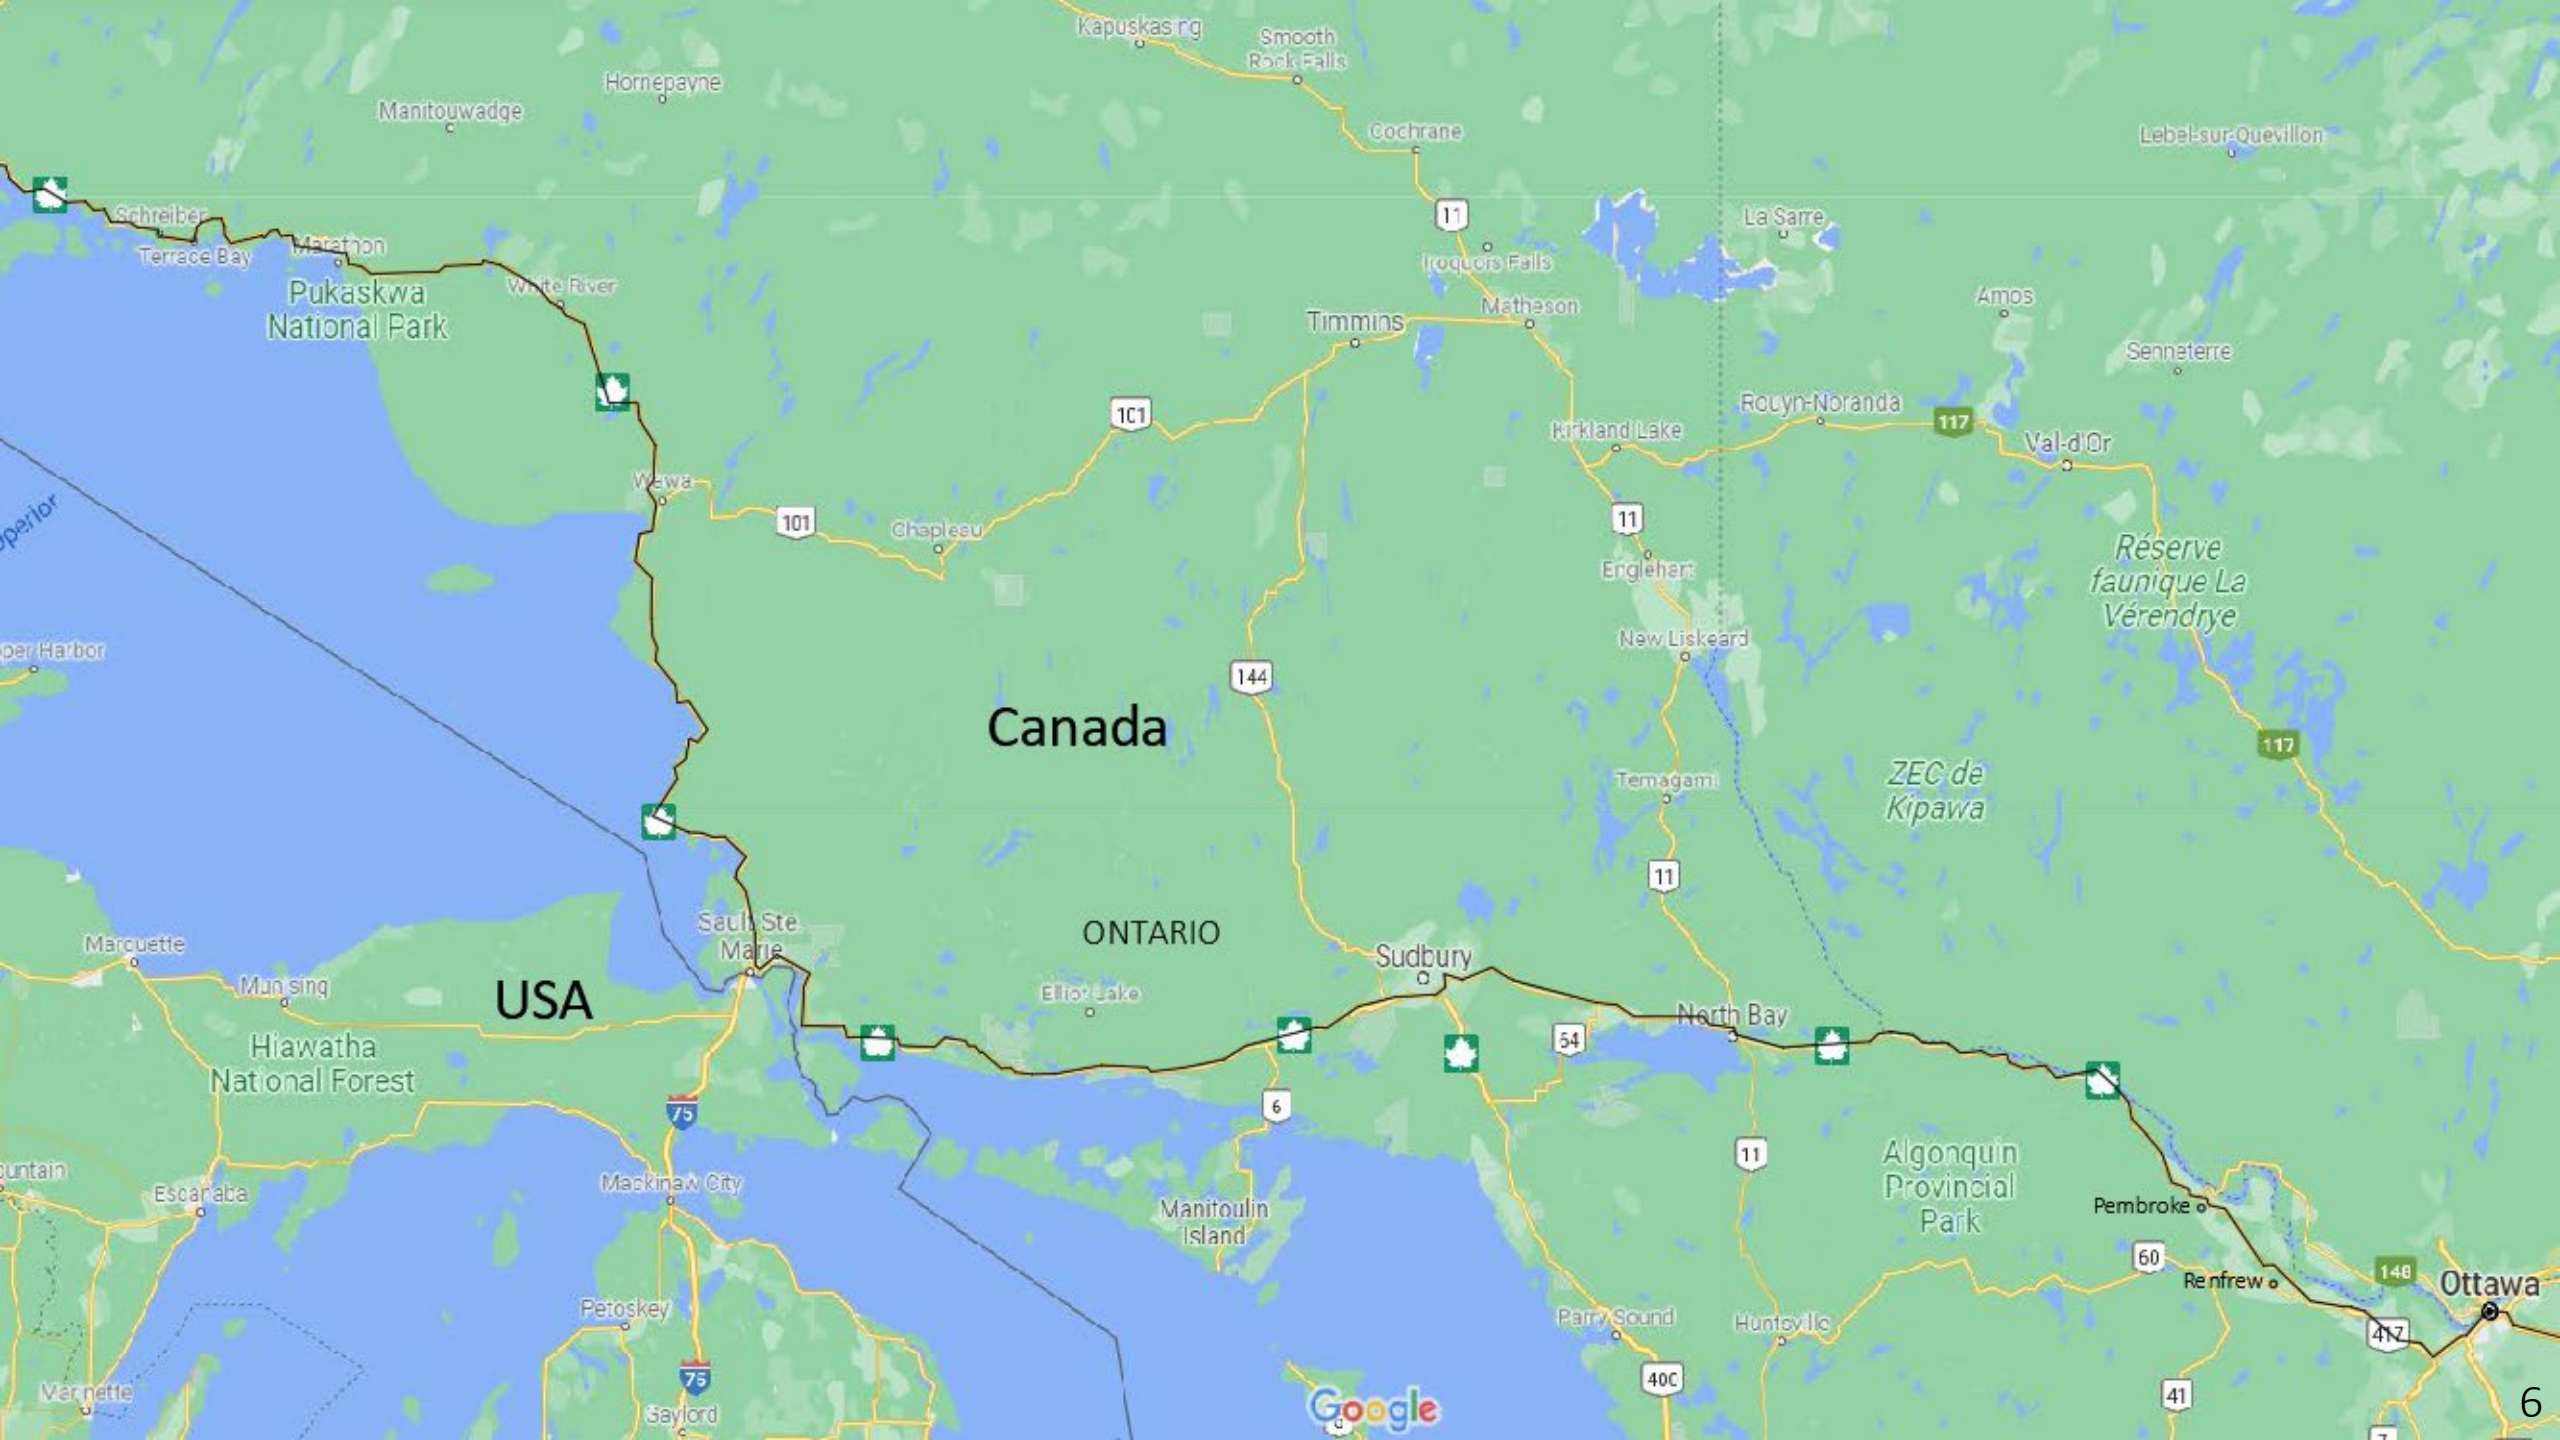

Saskatoon

SASKATCHEWAN

MANITOBA

Winnipeg

Riding Mountain National Park

Winnipeg

MANITOBA

Canada

USA

ONTARIO

RED LAKE RESERVATION

WHITE EARTH INDIAN RESERVATION

LEECH LAKE RESERVATION

Google

5

Canada

ONTARIO

USA

Pukaskwa National Park

Hiawatha National Forest

Algonquin Provincial Park

Réserve faunique La Vérendrye

ZEC de Kipawa

Google

Canada

USA

NEW BRUNSWICK

MAINE

VERMONT

Réserve faunique des Laurentides

Québec

Montreal