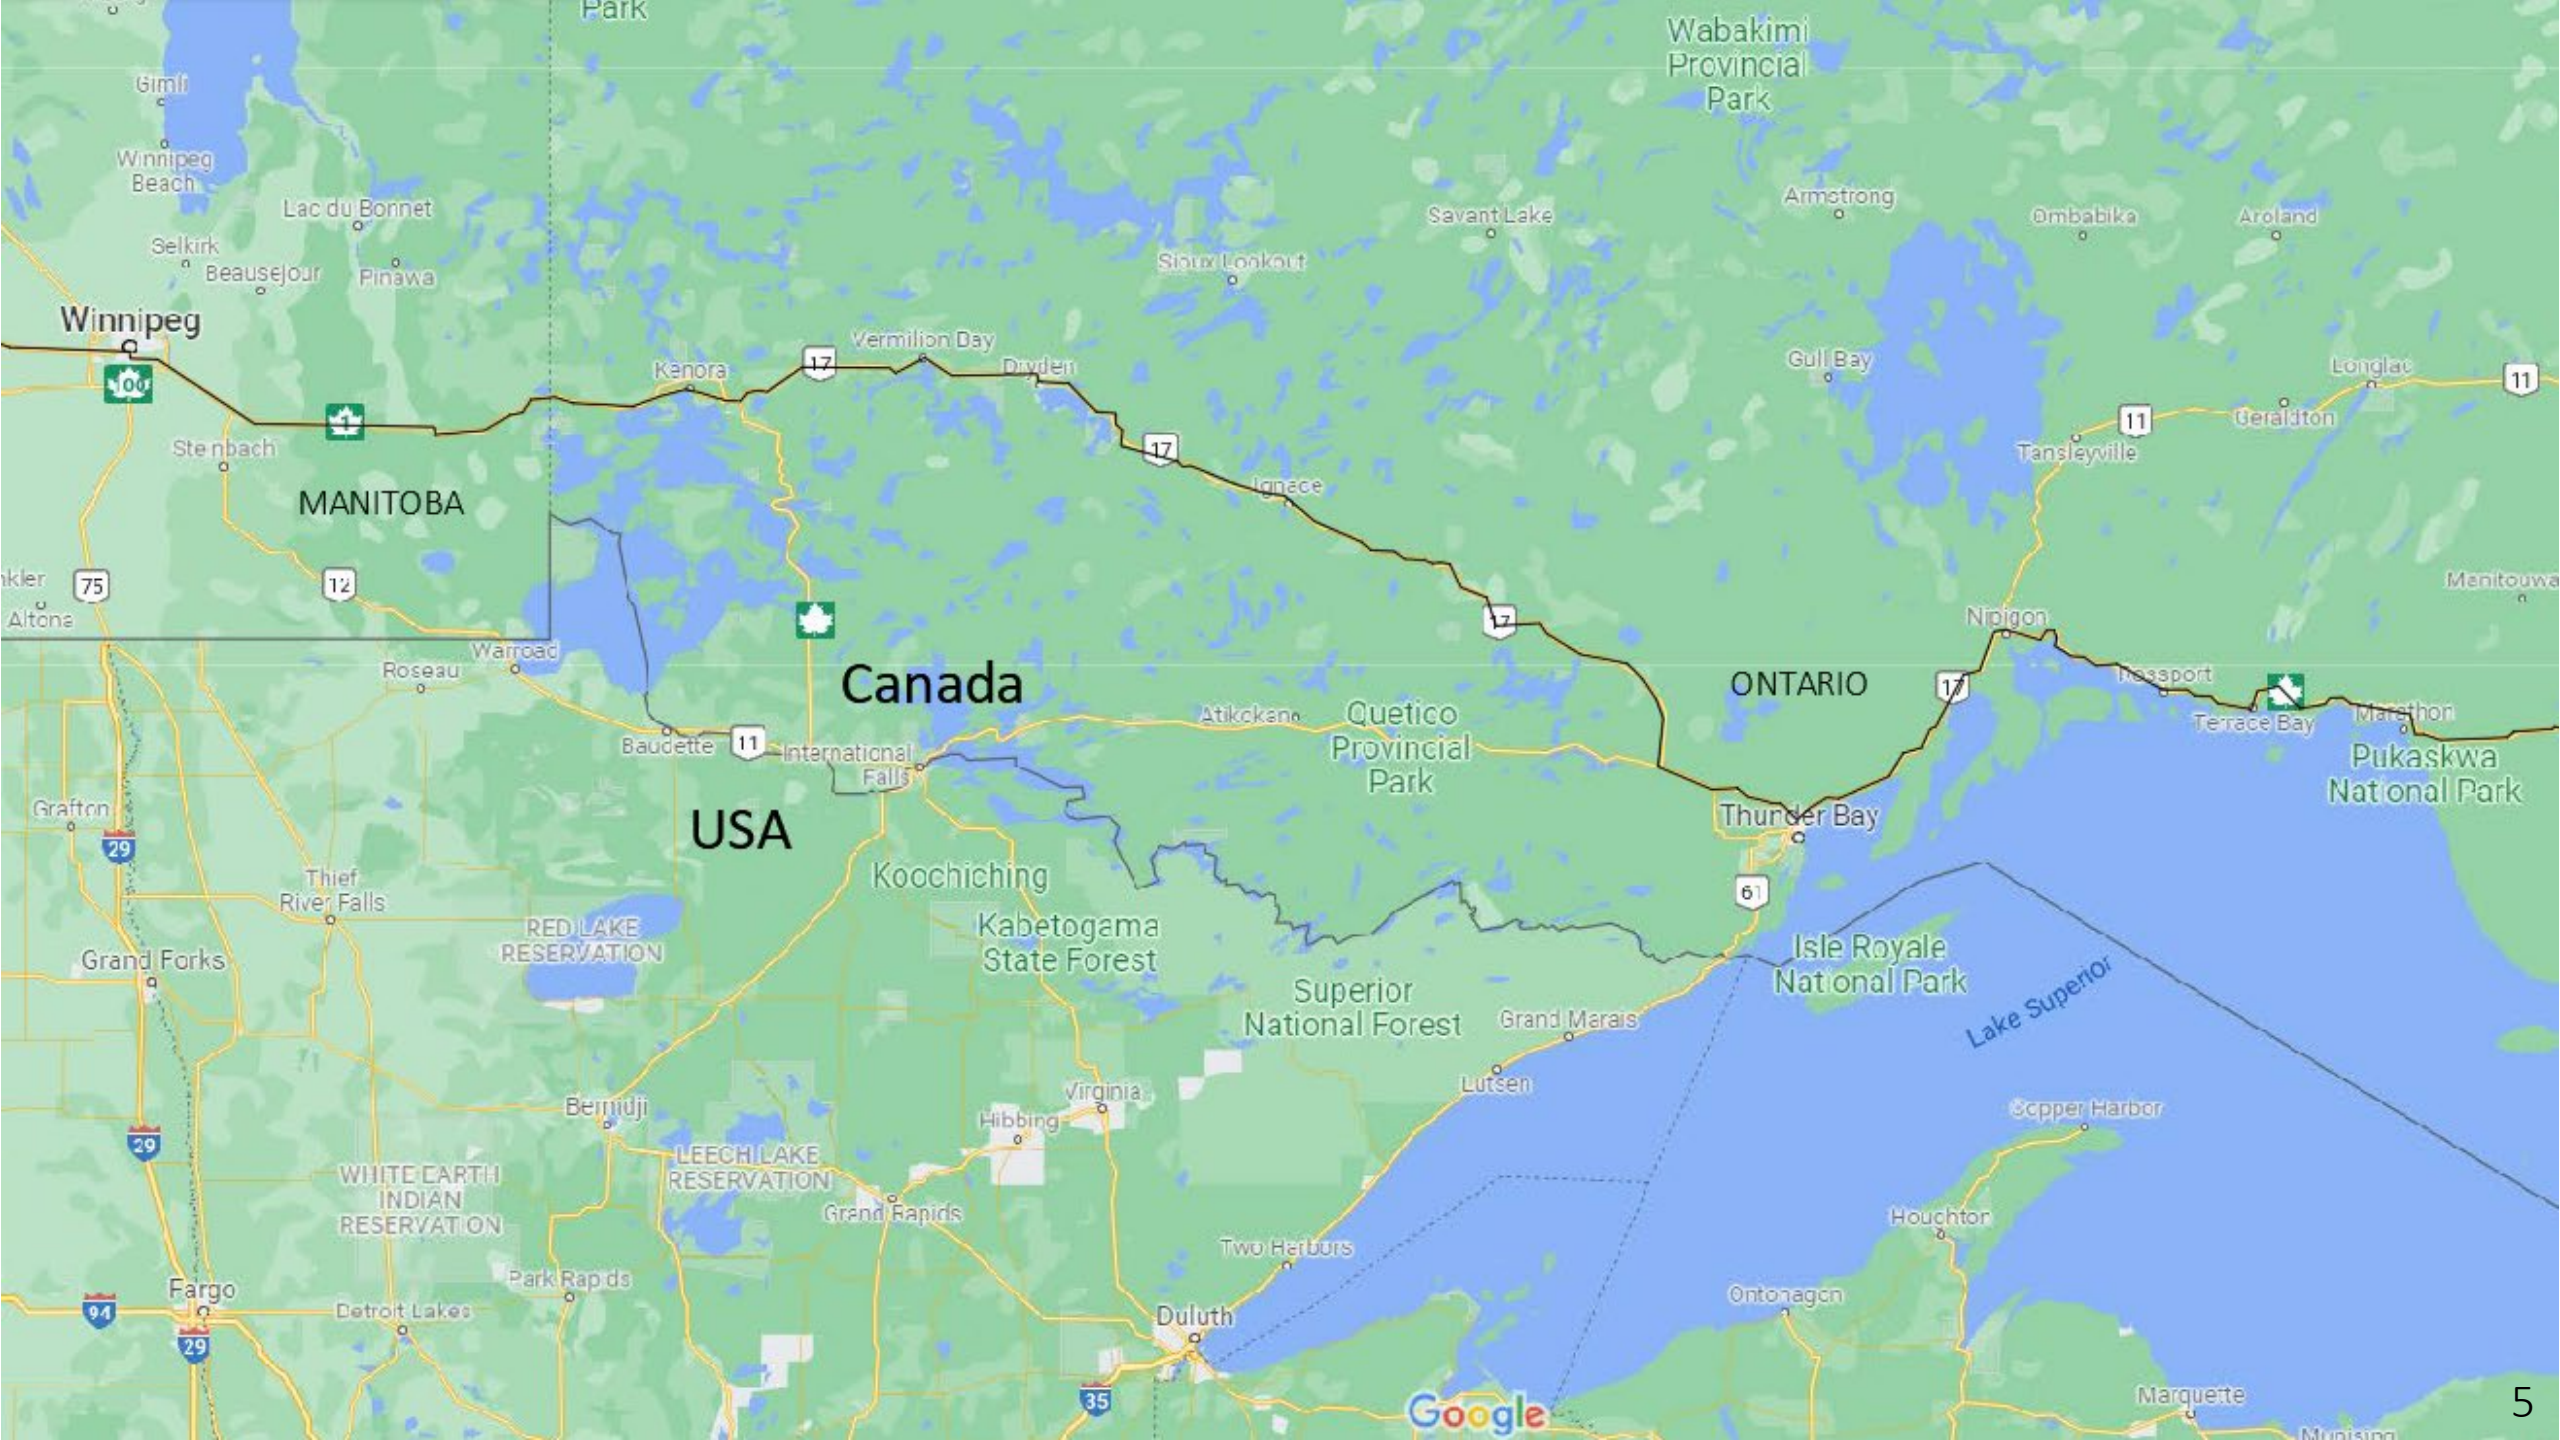

# Alberta

Edmonton

Calgary

Meadow Lake Provincial Park

Jasper National Park Of Canada

Banff National Park

Willmore Wilderness Park

Mt Robson Provincial Park

Saskatoon

SASKATCHEWAN

MANITOBA

Winnipeg

Riding Mountain National Park

Winnipeg

MANITOBA

Canada

USA

ONTARIO

RED LAKE RESERVATION

WHITE EARTH INDIAN RESERVATION

LEECH LAKE RESERVATION

Google

5

Canada

Canada

USA

NEW BRUNSWICK

MAINE

VERMONT

Réserve faunique des Laurentides

Québec

Montreal